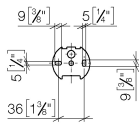

83 510 361

- width 145mm
- height 90 mm
- 150mm projection

	Chrome	83 510 361-00
	Brushed Platinum	83 510 361-06
	Platinum	83 510 361-08
	Durabress (23kt Gold)	83 510 361-09
	Brushed Durabress (23kt Gold)	83 510 361-28
	Brushed Dark Platinum	83 510 361-99

83 510 361

mm [inches]

83 510 361

Parts for other finishes can be found here: Brushed Platinum

Spare parts list

No.	Item Number	Name	Quantity used	Delivery time
1	08 11 02 508-00	lid	1	10
2	08 18 40 505 90	sleeve	2	2
3	04 31 11 140 00 90	pin	2	2
4	05 17 97 507 00 90	fixing set	1	2
5	08 18 70 501-00	bow	1	10