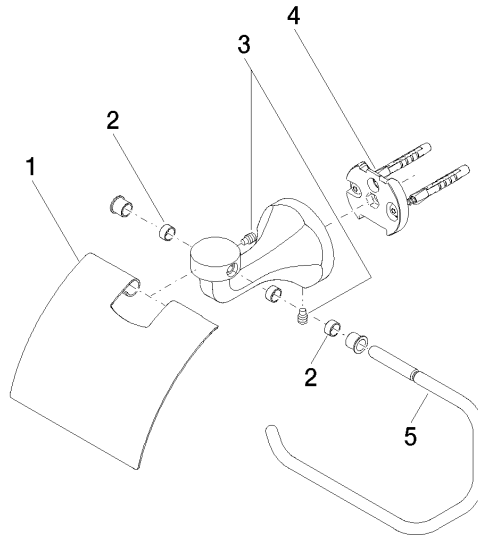

83 510 361

- width 145mm
- height 90 mm
- 150mm projection

	Chrome	83 510 361-00
	Brushed Platinum	83 510 361-06
	Platinum	83 510 361-08
	Durabress (23kt Gold)	83 510 361-09
	Brushed Durabress (23kt Gold)	83 510 361-28
	Brushed Dark Platinum	83 510 361-99

83 510 361

mm [inches]

83 510 361

Parts for other finishes can be found here: Brushed Platinum

Spare parts list

No.	Item Number	Name	Quantity used	Delivery time
1	08 11 02 508-00	lid	1	10
2	08 18 40 505 90	sleeve	2	2
3	04 31 11 140 00 90	pin	2	2
4	05 17 97 507 00 90	fixing set	1	2
5	08 18 70 501-00	bow	1	10