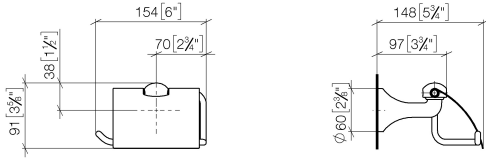

83 510 361

- width 145mm
- height 90 mm
- 150mm projection

	Chrome	83 510 361-00
	Brushed Platinum	83 510 361-06
	Platinum	83 510 361-08
	Durabress (23kt Gold)	83 510 361-09
	Brushed Durabress (23kt Gold)	83 510 361-28
	Brushed Dark Platinum	83 510 361-99

83 510 361

mm [inches]

83 510 361

Parts for other finishes can be found here: Brushed Platinum

Spare parts list

No.	Item Number	Name	Quantity used	Delivery time
1	08 11 02 508-00	lid	1	10
2	08 18 40 505 90	sleeve	2	2
3	04 31 11 140 00 90	pin	2	2
4	05 17 97 507 00 90	fixing set	1	2
5	08 18 70 501-00	bow	1	10